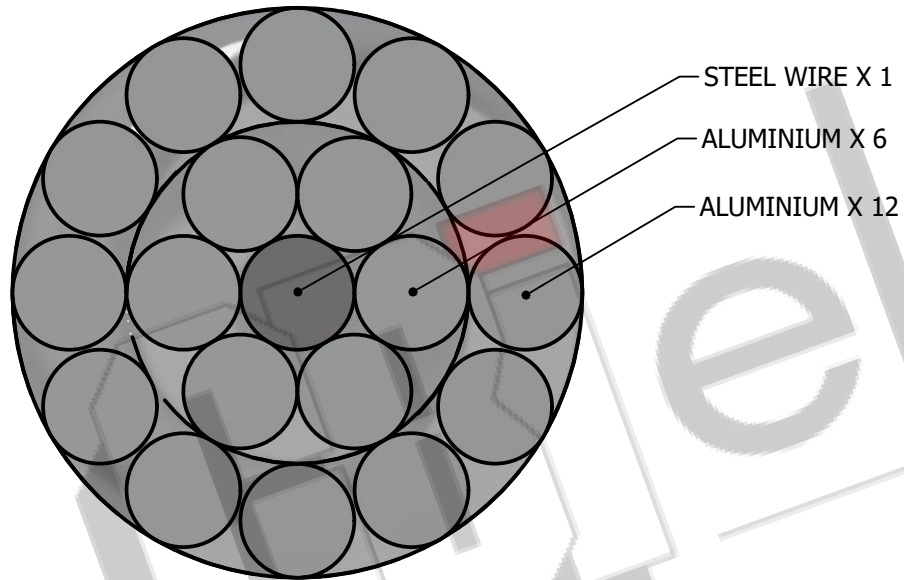

Aluminium Conductor Steel Reinforced Cable

FOR PRODUCT VIEWING ONLY

SECTIONAL VIEW

ISOMETRIC VIEW

NO.	REVISION	SIGN	DRAWN BY	MARK V GIANI	TITLE	CABLE CODE	REV
		DATE					
				04/04/2019	CHICADEE Ungreased Aluminium Conductor Steel Reinforced Cable	FOCHICADEE	R0
			CHECKED				
			APPROVED				
			DATE				