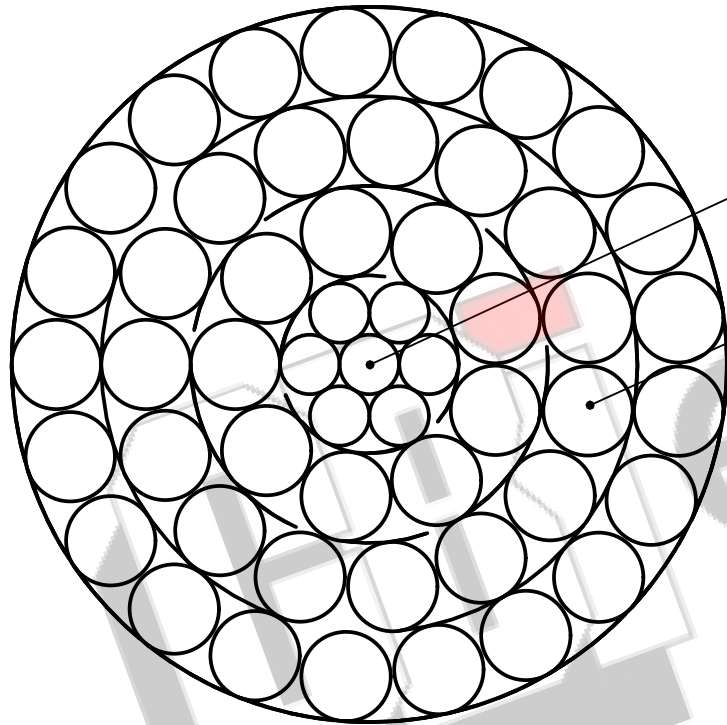

Aluminium Conductor Steel Reinforced Cable

FOR PRODUCT VIEWING ONLY

SECTIONAL VIEW

STEEL WIRE x 7

ALUMINIUM x 45

ISOMETRIC VIEW

NO.	REVISION	SIGN	DRAWN BY	MARK V GIANI	ISOMETRIC VIEW		
		DATE					
			DATE	04/04/2019	TITLE TERN Ungreased Aluminium Conductor Steel Reinforced Cable	CABLE CODE FOTERN	REV R0
			CHECKED				
			APPROVED				
			DATE				