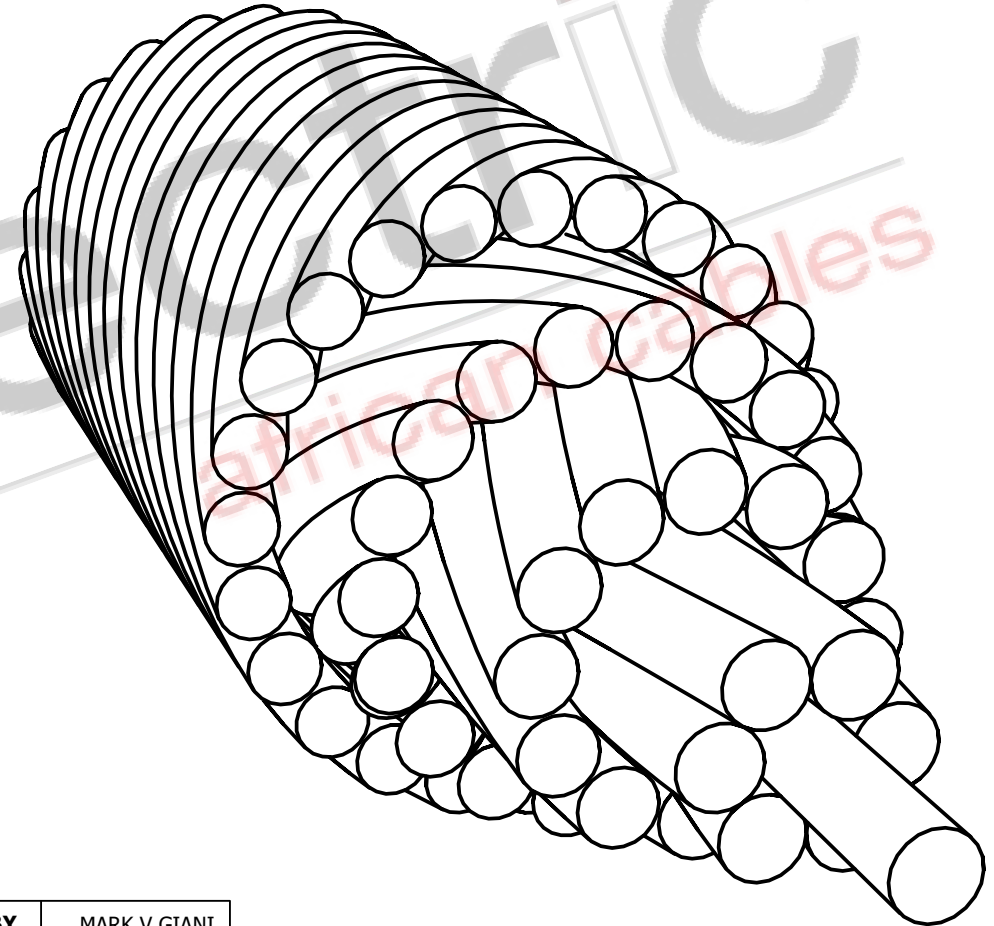

Aluminium Conductor Steel Reinforced Cable

FOR PRODUCT VIEWING ONLY

SECTIONAL VIEW

- STEEL WIRE x 1
- STEEL WIRE x 6
- ALUMINIUM x 12
- ALUMINIUM x 18
- ALUMINIUM x 24

ISOMETRIC VIEW

NO.	REVISION	SIGN	DRAWN BY	MARK V GIANI	TITLE	CABLE CODE	REV
		DATE					
				05/04/2019	ZEBRA Ungreased Aluminium Conductor Steel Reinforced Cable	FOZEBRA	R0
			CHECKED				
			APPROVED				
			DATE				