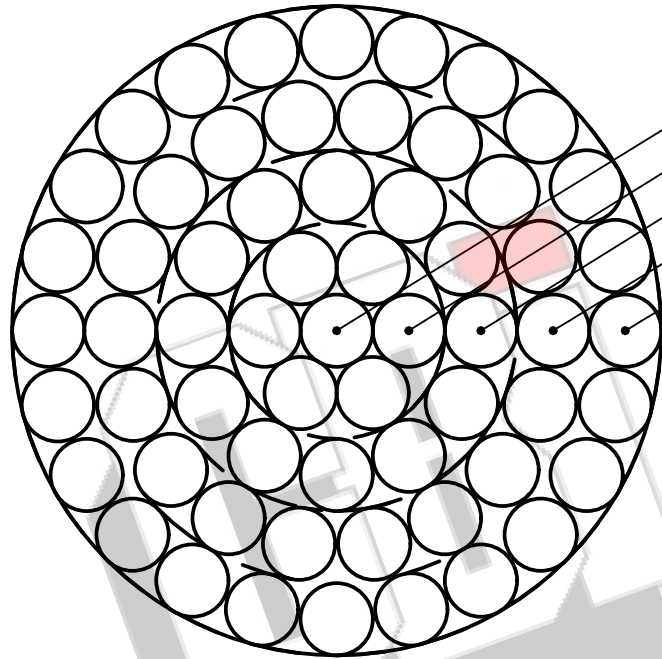

Aluminium Conductor Steel Reinforced Cable

FOR PRODUCT VIEWING ONLY

SECTIONAL VIEW

- STEEL WIRE x 1
- STEEL WIRE x 6
- ALUMINIUM x 12
- ALUMINIUM x 18
- ALUMINIUM x 24

ISOMETRIC VIEW

NO.	REVISION	SIGN	DRAWN BY	MARK V GIANI	TITLE	CABLE CODE	REV
		DATE					
				05/04/2019	ZEBRA Ungreased Aluminium Conductor Steel Reinforced Cable	FOZEBRA	R0
			CHECKED				
			APPROVED				
			DATE				