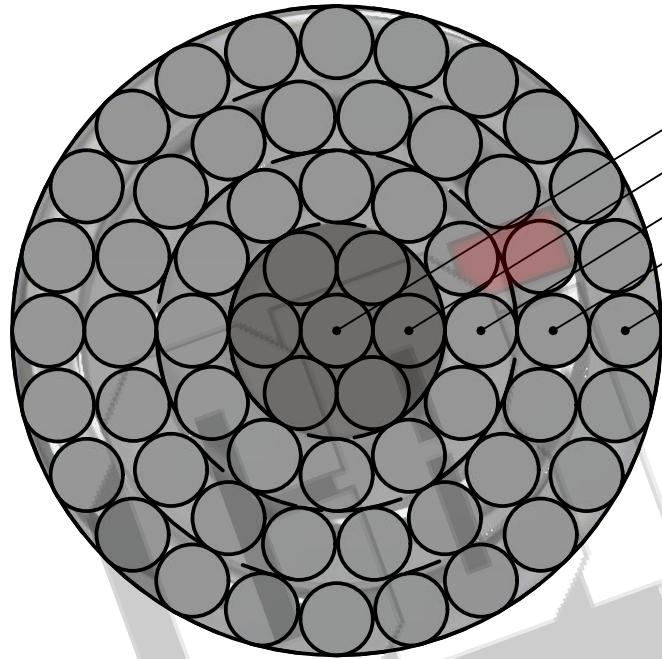

Aluminium Conductor Steel Reinforced Cable

FOR PRODUCT VIEWING ONLY

SECTIONAL VIEW

- STEEL WIRE x 1
- STEEL WIRE x 6
- ALUMINIUM x 12
- ALUMINIUM x 18
- ALUMINIUM x 24

ISOMETRIC VIEW

NO.	REVISION	SIGN	DRAWN BY	MARK V GIANI	TITLE	CABLE CODE	REV
		DATE					
				05/04/2019	ZEBRA Ungreased Aluminium Conductor Steel Reinforced Cable	FOZEBRA	R0
			CHECKED				
			APPROVED				
			DATE				