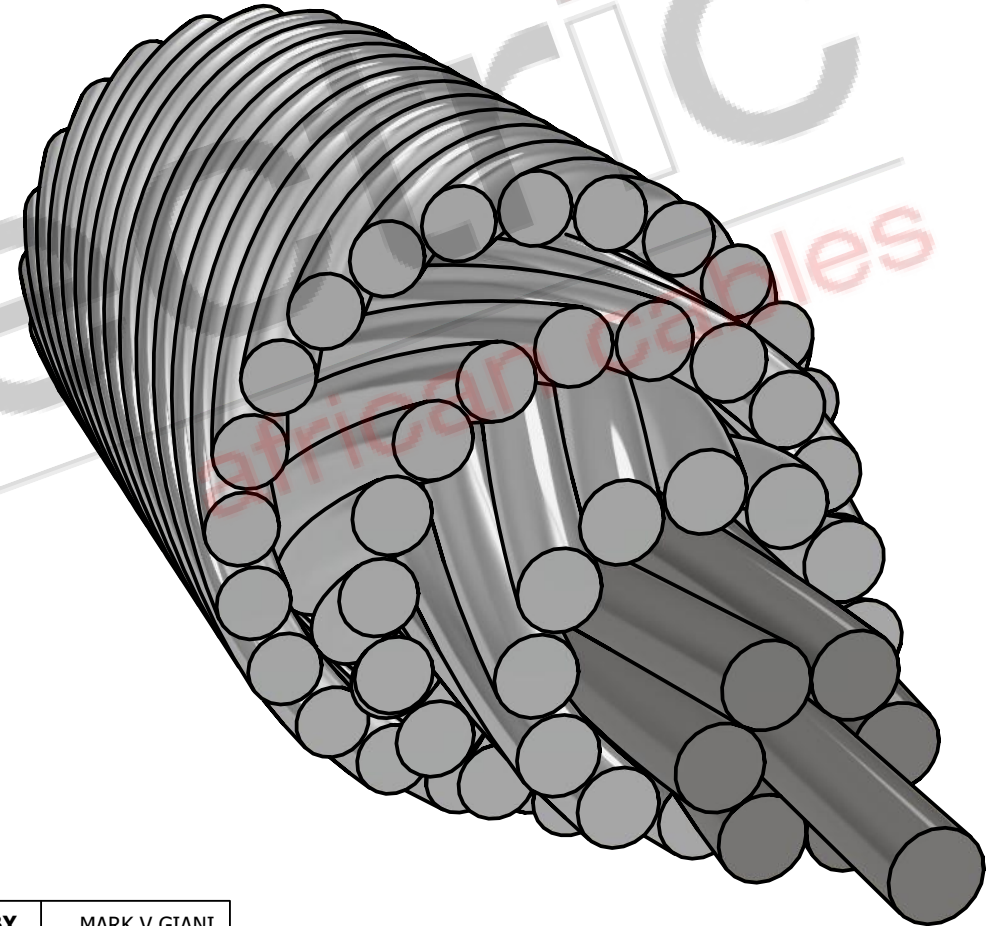

Aluminium Conductor Steel Reinforced Cable

FOR PRODUCT VIEWING ONLY

SECTIONAL VIEW

- STEEL WIRE x 1
- STEEL WIRE x 6
- ALUMINIUM x 12
- ALUMINIUM x 18
- ALUMINIUM x 24

ISOMETRIC VIEW

NO.	REVISION	SIGN	DRAWN BY	MARK V GIANI	TITLE	CABLE CODE	REV
		DATE					
				05/04/2019	ZEBRA Ungreased Aluminium Conductor Steel Reinforced Cable	FOZEBRA	R0
			CHECKED				
			APPROVED				
			DATE				