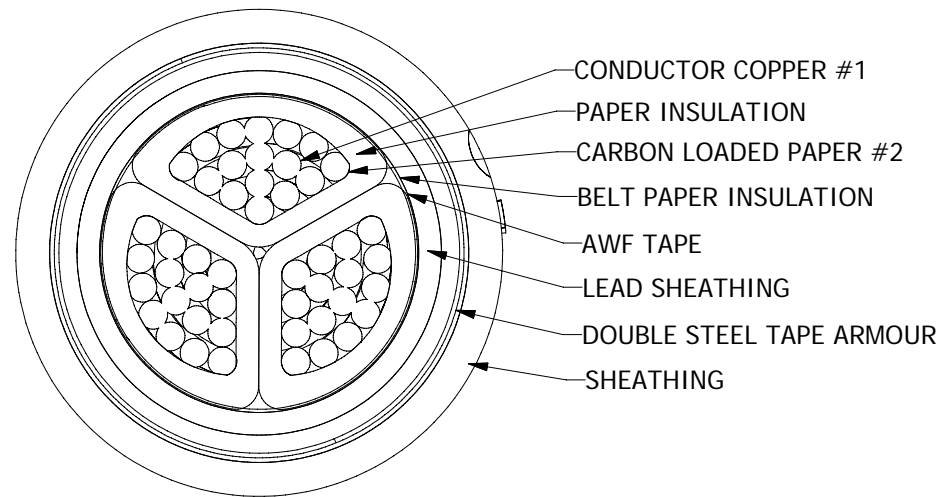

FOR TENDER PURPOSES ONLY

VOLTAGE RATING SIZE RANGE

FIF	6350/11000V	25-300
F1H	12700/22000V	25-300
FIJ	19000/33000V	25-300

FINISH CODES

191	FRPVC DSTA FRPVC
292	LHFRPVC DSTA LHFRPVC

REVISIONS

SIGN DATE	DRWN	Ichardt Steyn	CBI electric african cables		A member of the REUNERT Group		ISO	Project	
	DATE	2005/09/01			A4	SHT	Sheet 1 of 1		
	CKD		PILC INSULATED, BELTED, THREE CORE, DOUBLE STEEL TAPE AROURED CABLE,SANS97, TABLE 15, 16, 17, 18.				F1FC_15191 BELTED	R0	
	APPD								
	DATE								