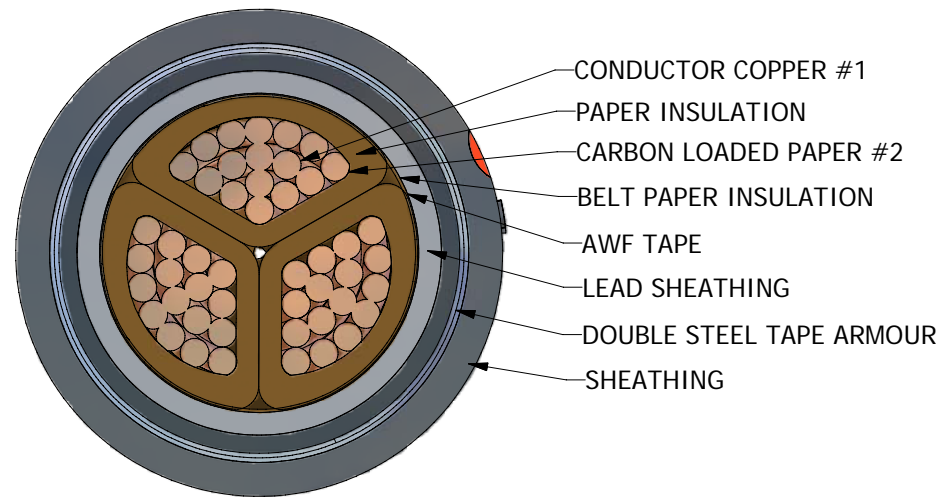

FOR TENDER PURPOSES ONLY

VOLTAGE RATING   SIZE RANGE

FIF	6350/11000V	25-300
F1H	12700/22000V	25-300
FIJ	19000/33000V	25-300

FINISH CODES

191	FRPVC DSTA FRPVC
292	LHFRPVC DSTA LHFRPVC

REVISIONS

SIGN
DATE

DRWN

Ichardt Steyn

DATE

2005/09/01

CKD

APPD

DATE

CBI electric
african cables

A member of the REUNERT Group

ISO

Project

A4

SHT

Sheet 1 of 1

PILC INSULATED, BELTED, THREE CORE,
DOUBLE STEEL TAPE AROURED
CABLE,SANS97, TABLE 15, 16, 17, 18.

F1FC_15191
BELTED

R0