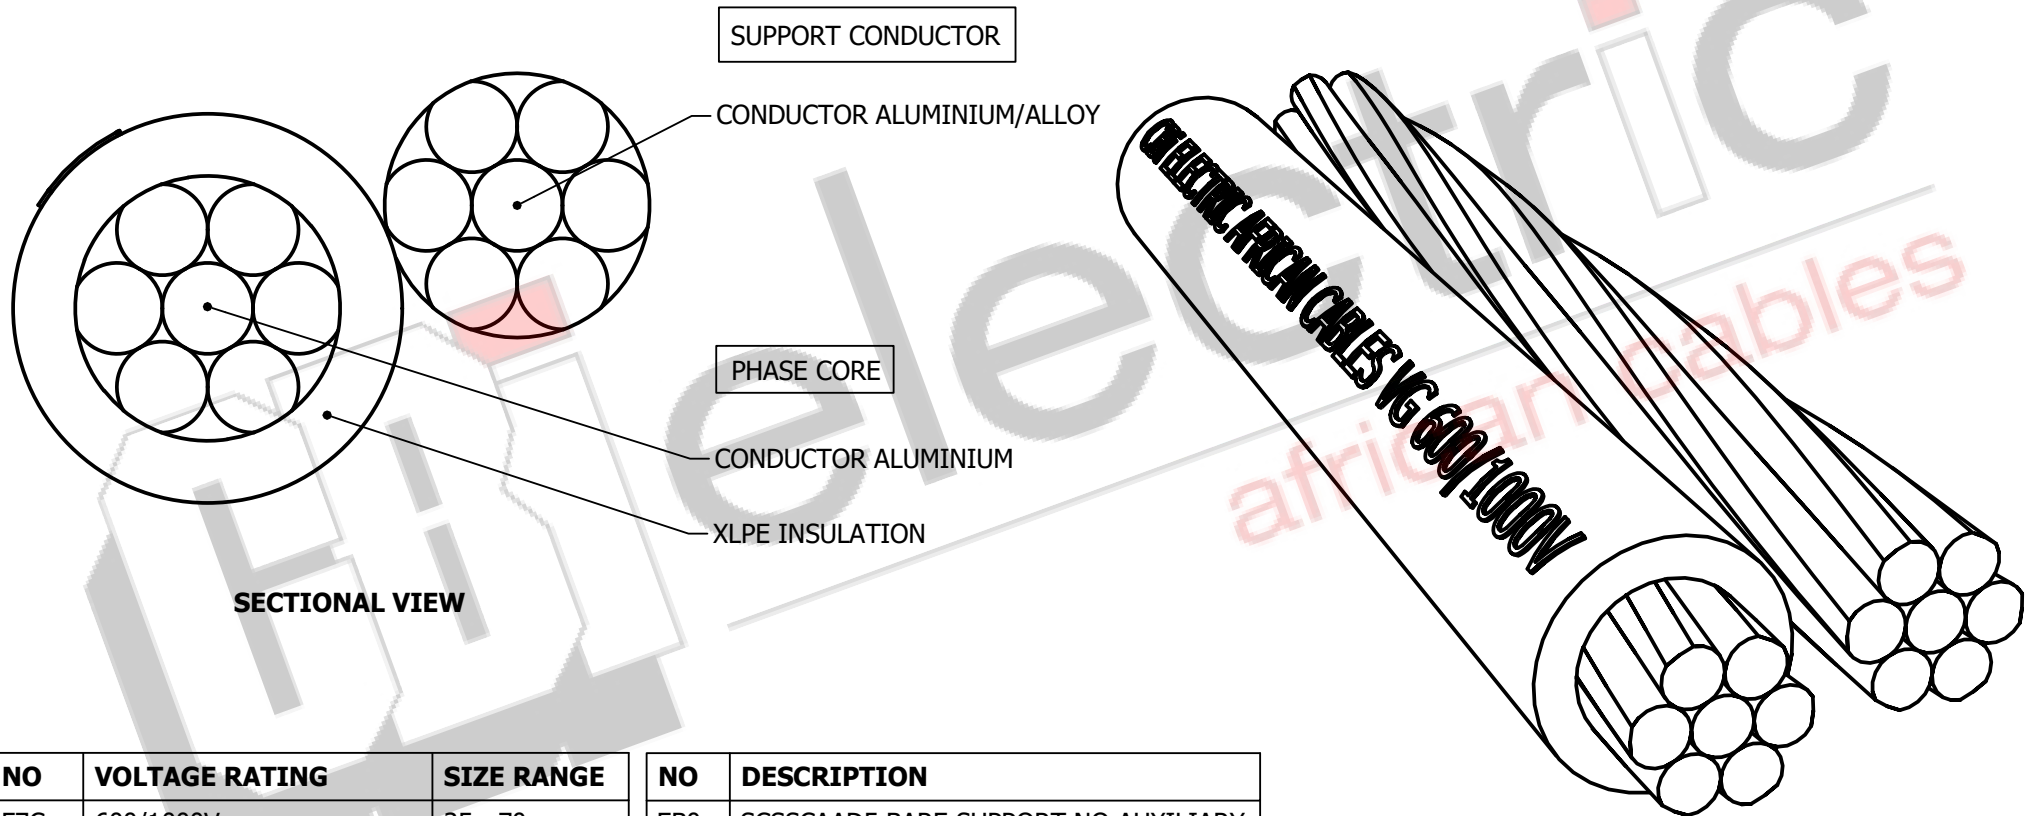

FOR PUBLIC VIEWING ONLY

NO	VOLTAGE RATING	SIZE RANGE	NO	DESCRIPTION
F7C	600/1000V	35 - 70	EB0	SCSSCAAD5 BARE SUPPORT NO AUXILIARY

NO.	REVISION	SIGN	DRAWN BY	MARK V GIANI	TITLE	CABLE CODE	REV
		DATE					
				05/04/2019	XLPE INSULATED SINGLE CORE BARE SUPPORT NO AUXILIARY ABC CABLE ESKOM SCSSAAD5	F7CA1_EB0	R0