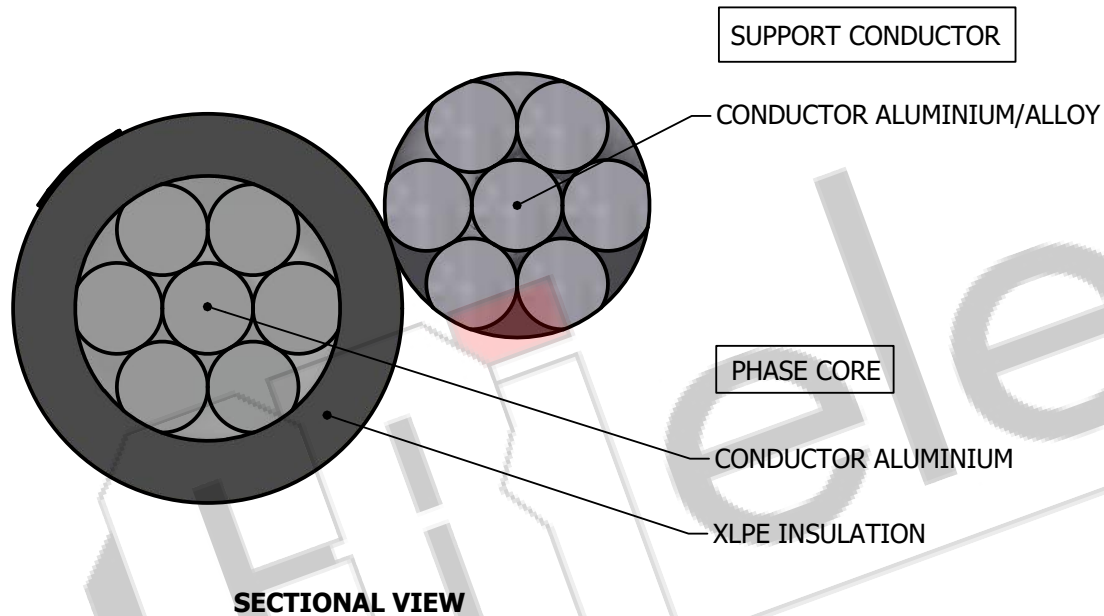

FOR PUBLIC VIEWING ONLY

NO	VOLTAGE RATING	SIZE RANGE	NO	DESCRIPTION
F7C	600/1000V	35 - 70	EB0	SCSSCAAD5 BARE SUPPORT NO AUXILIARY

NO.	REVISION	SIGN	DRAWN BY	MARK V GIANI	TITLE	CABLE CODE	REV
		DATE					
			DATE	05/04/2019	XLPE INSULATED SINGLE CORE BARE SUPPORT NO AUXILIARY ABC CABLE ESKOM SCSSAAD5	F7CA1_EB0	R0
			CHECKED				
			APPROVED				
			DATE				