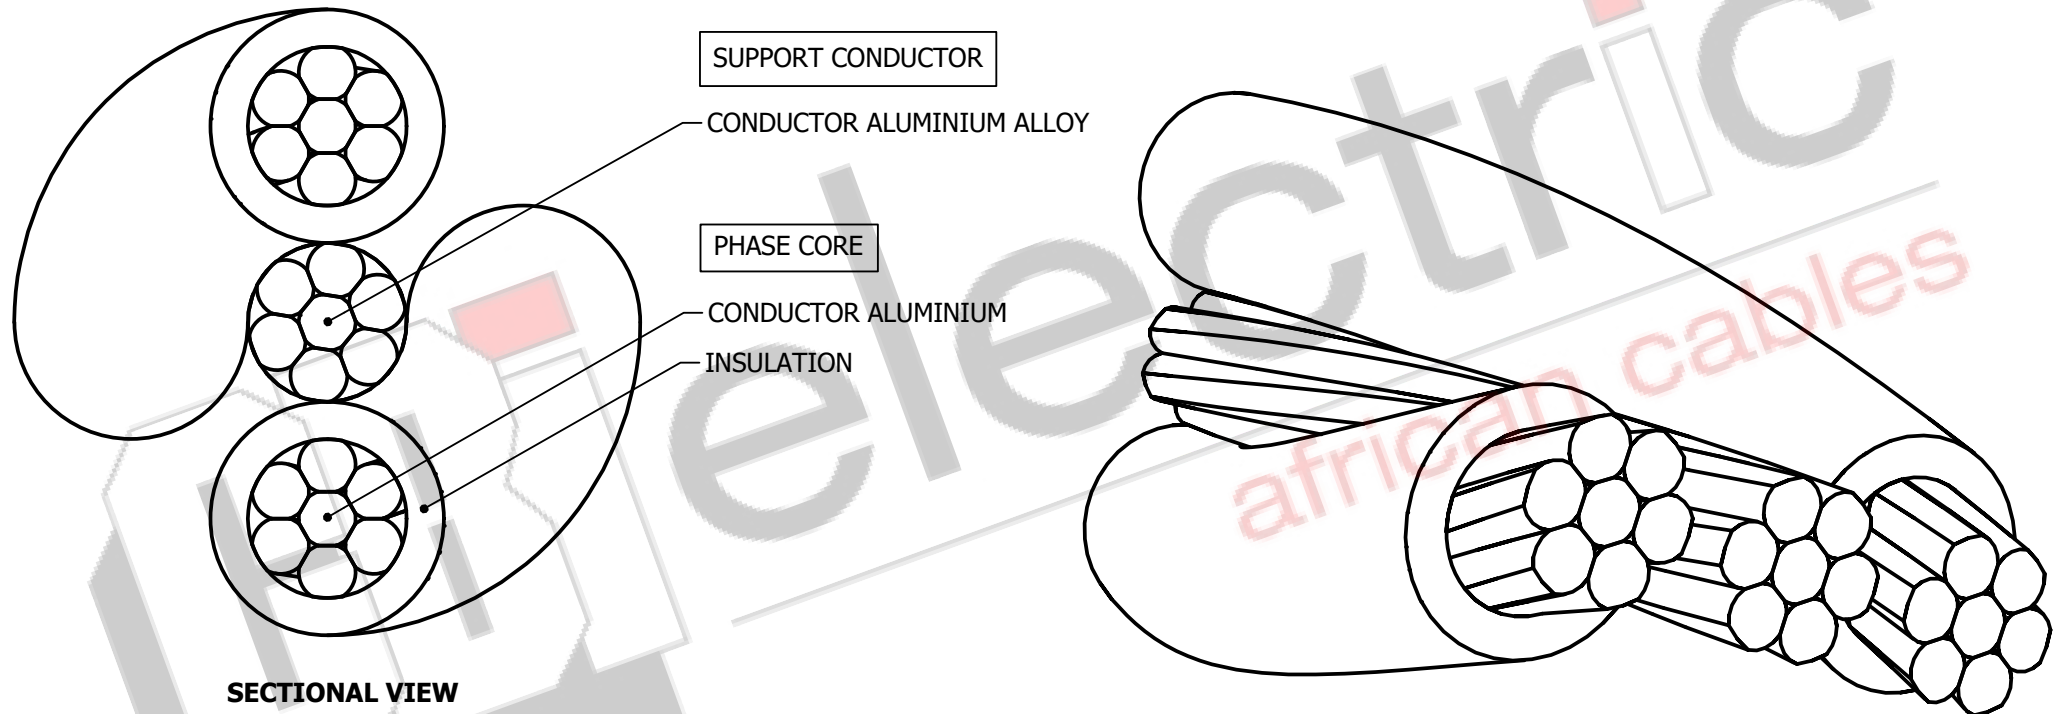

FOR PUBLIC VIEWING ONLY

NO	VOLTAGE RATING	SIZE RANGE	NO	DESCRIPTION
F7C	600/1000V	35 - 70	EB0	SCSSCAAD5 BARE SUPPORT NO AUXILIARY

ISOMETRIC VIEW

NO.	REVISION	SIGN	DRAWN BY	MARK V GIANI	TITLE	CABLE CODE	REV
		DATE					
			DATE	08/04/2019	XLPE INSULATED SINGLE CORE BARE SUPPORT NO AUXILIARY ABC CABLE ESKOM SCSSCAAD5	F7CA2_EB0	R0
			CHECKED				
			APPROVED				
			DATE				