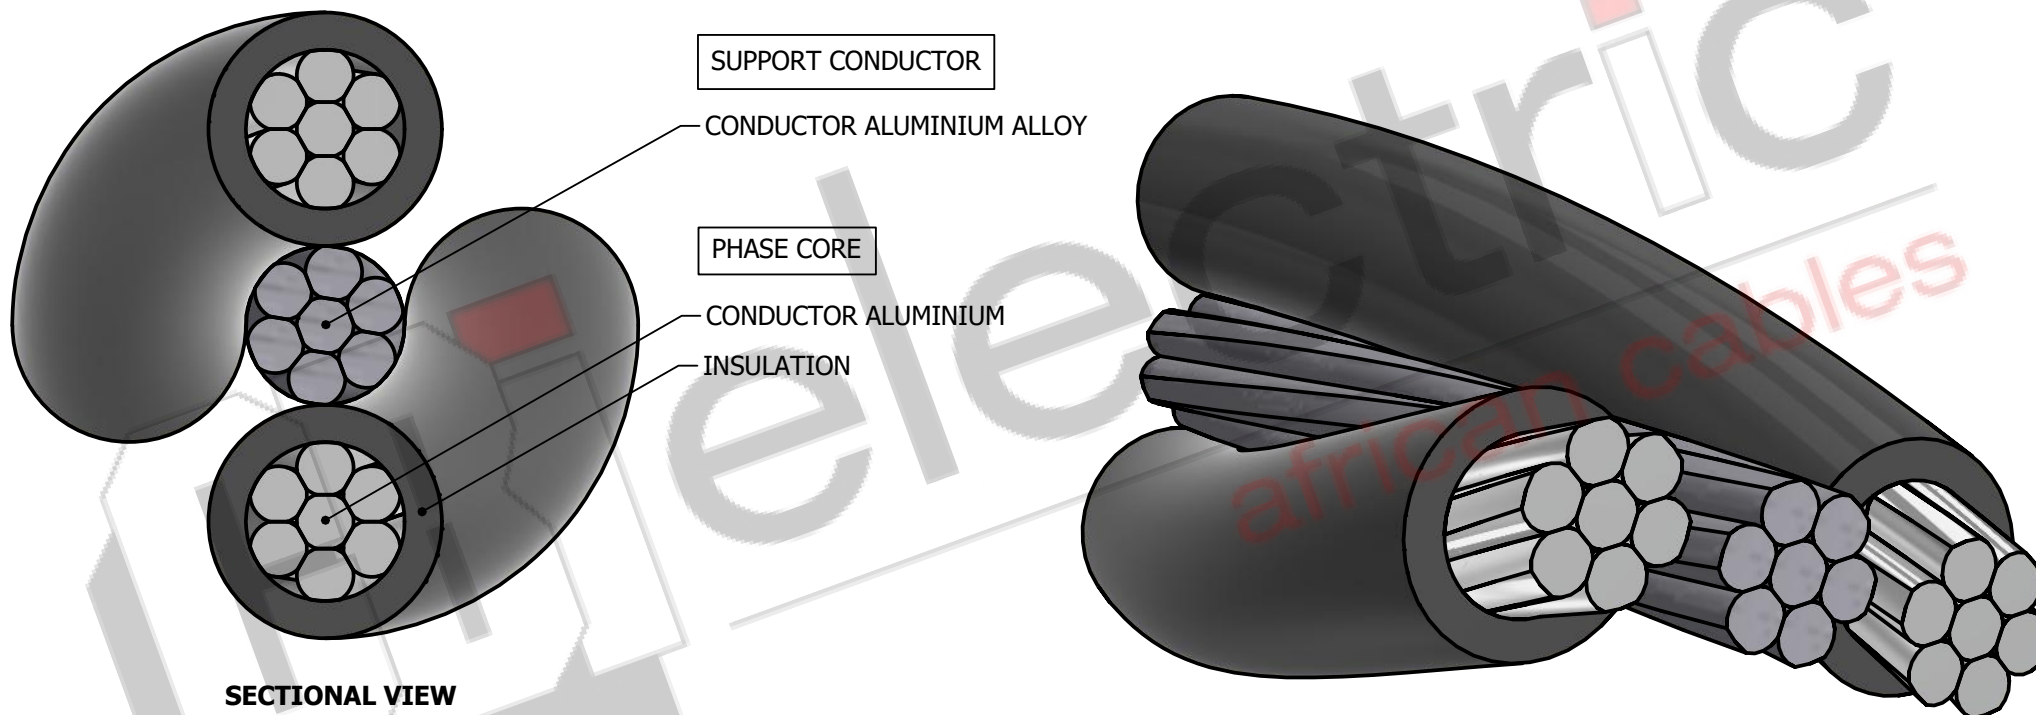

FOR PUBLIC VIEWING ONLY

NO	VOLTAGE RATING	SIZE RANGE	NO	DESCRIPTION
F7C	600/1000V	35 - 70	EB0	SCSSCAAD5 BARE SUPPORT NO AUXILIARY

ISOMETRIC VIEW

NO.	REVISION	SIGN	DRAWN BY	MARK V GIANI	TITLE	CABLE CODE	REV	
		DATE						
					XLPE INSULATED SINGLE CORE BARE SUPPORT NO AUXILIARY ABC CABLE ESKOM SCSSCAAD5	F7CA2_EB0	R0	
				DATE				08/04/2019
				CHECKED				
				APPROVED				
				DATE				