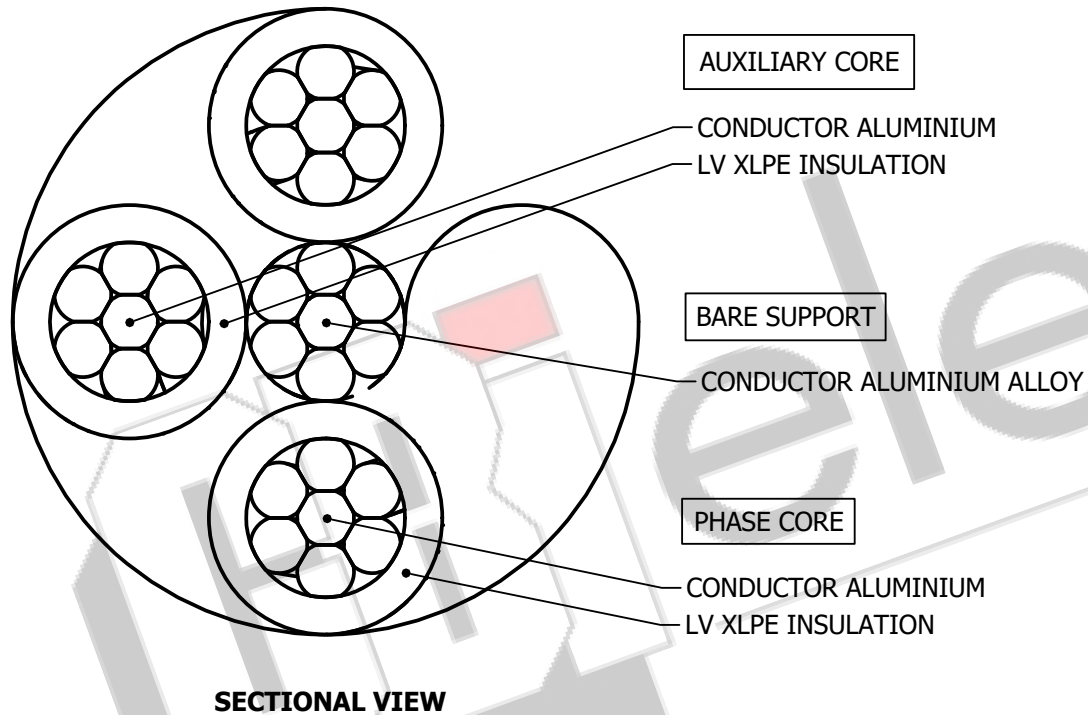

FOR PUBLIC VIEWING ONLY

NO	VOLTAGE RATING	SIZE RANGE	NO	DESCRIPTION
F7C	600/1000V	35 - 50	SA1	SCSSCAAD5 BARE SUPPORT + 25mm ² AUXILIARY

NO.	REVISION	SIGN	DRAWN BY	MARK V GIANI	TITLE	CABLE CODE	REV	
		DATE						
					XLPE INSULATED TWO CORE + BARE SUPPORT + 25mm ² NO AUXILIARY ABC CABLE ESKOM SCSSCAAD5	F7CA2_SA1	R0	
				DATE				08/04/2019
				CHECKED				
				APPROVED				
				DATE				