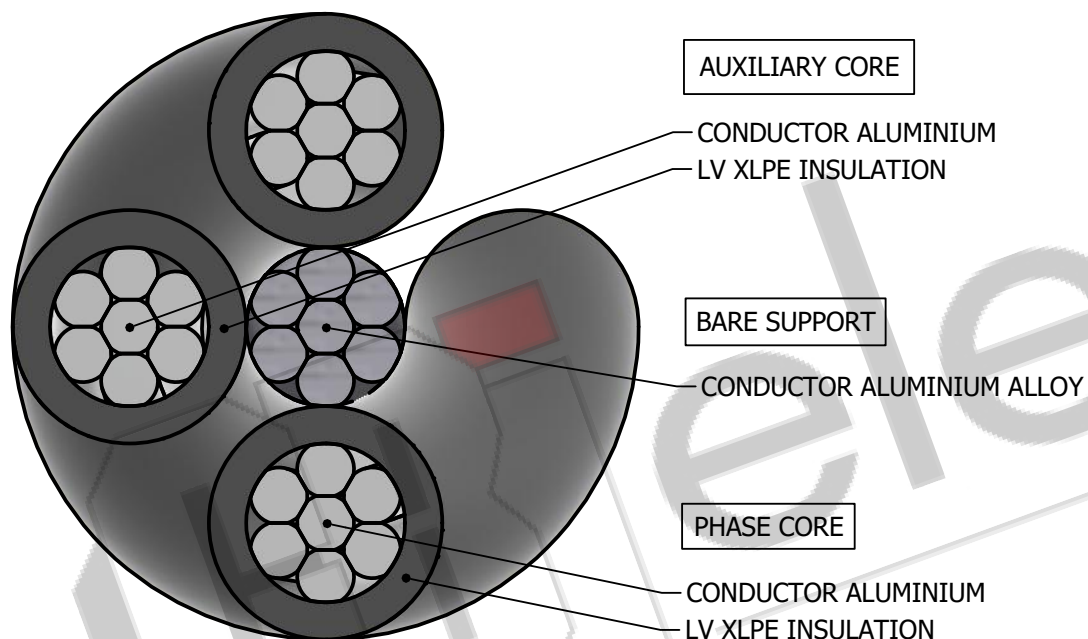

FOR PUBLIC VIEWING ONLY

SECTIONAL VIEW

ISOMETRIC VIEW

NO	VOLTAGE RATING	SIZE RANGE	NO	DESCRIPTION
F7C	600/1000V	35 - 50	SA1	SCSSCAAD5 BARE SUPPORT + 25mm ² AUXILIARY

NO.	REVISION	SIGN	DRAWN BY	MARK V GIANI	TITLE	CABLE CODE	REV	
		DATE						
					XLPE INSULATED TWO CORE + BARE SUPPORT + 25mm ² NO AUXILIARY ABC CABLE ESKOM SCSSCAAD5	F7CA2_SA1	R0	
				DATE				08/04/2019
				CHECKED				
				APPROVED				
				DATE				