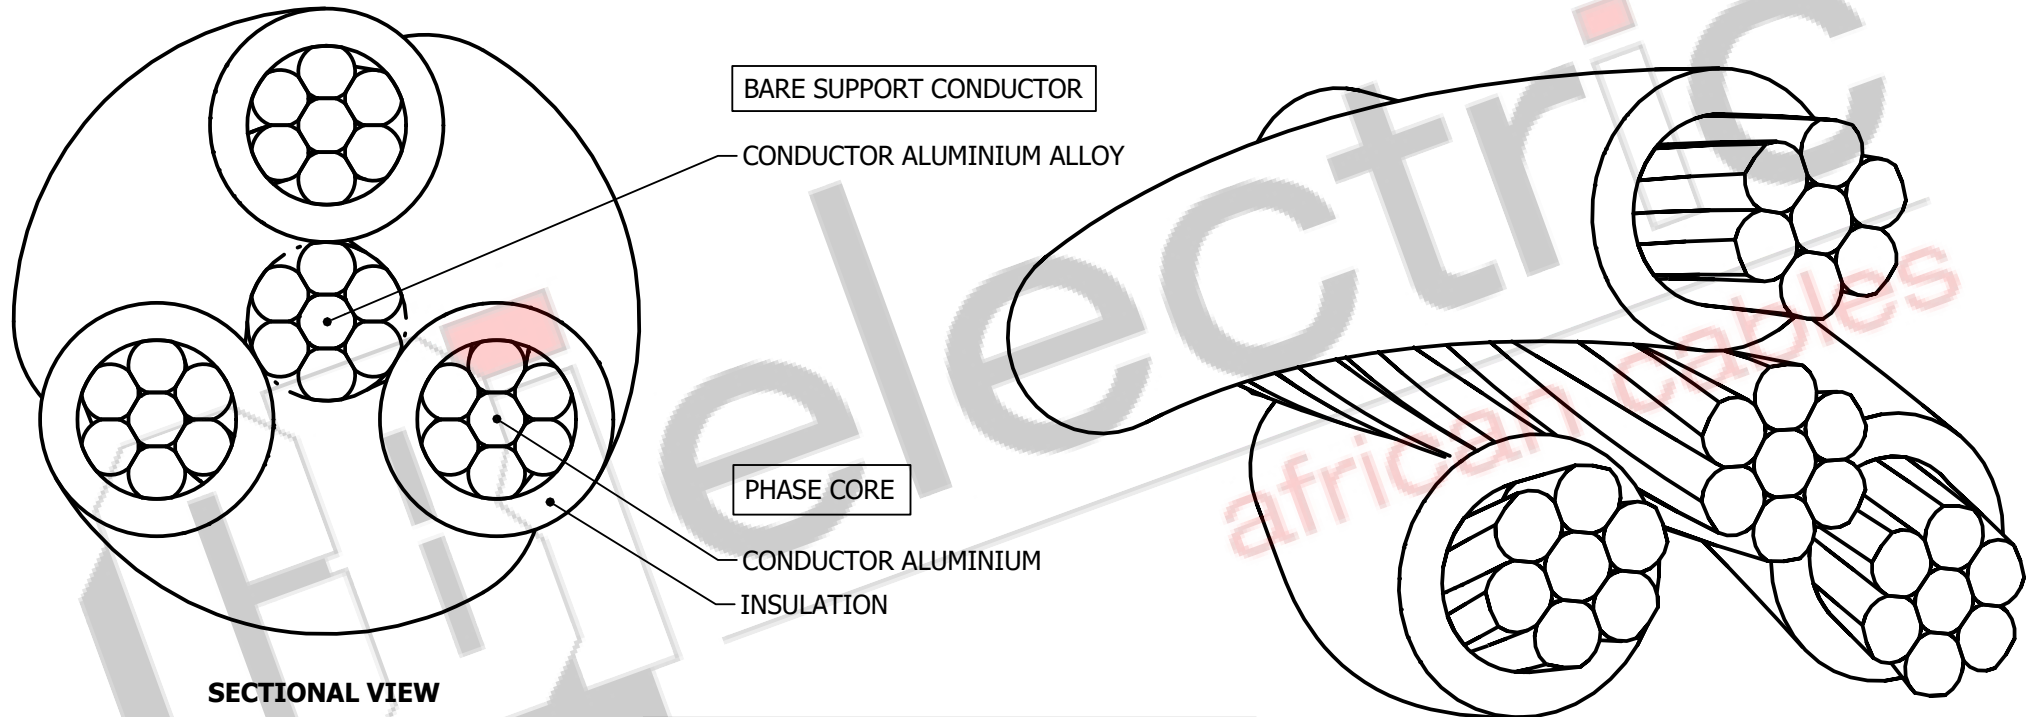

FOR PUBLIC VIEWING ONLY

NO	VOLTAGE RATING	SIZE RANGE	NO	DESCRIPTION
F7C	600/1000V	35 - 70	EB0	SCSSCAAD5 35mm ² SUPPORT NO AUXILIARY
			EC0	SCSSCAAD5 50mm ² SUPPORT NO AUXILIARY

NO.	REVISION	SIGN	DRAWN BY	MARK V GIANI	TITLE	CABLE CODE	REV
		DATE					
					XLPE INSULATED THREE CORE + BARE SUPPORT NO AUXILIARY ABC CABLE ESKOM SCSSCAAD5	F7CA3_EB0	R0
			DATE	09/04/2019			
			CHECKED				
			APPROVED				
			DATE				