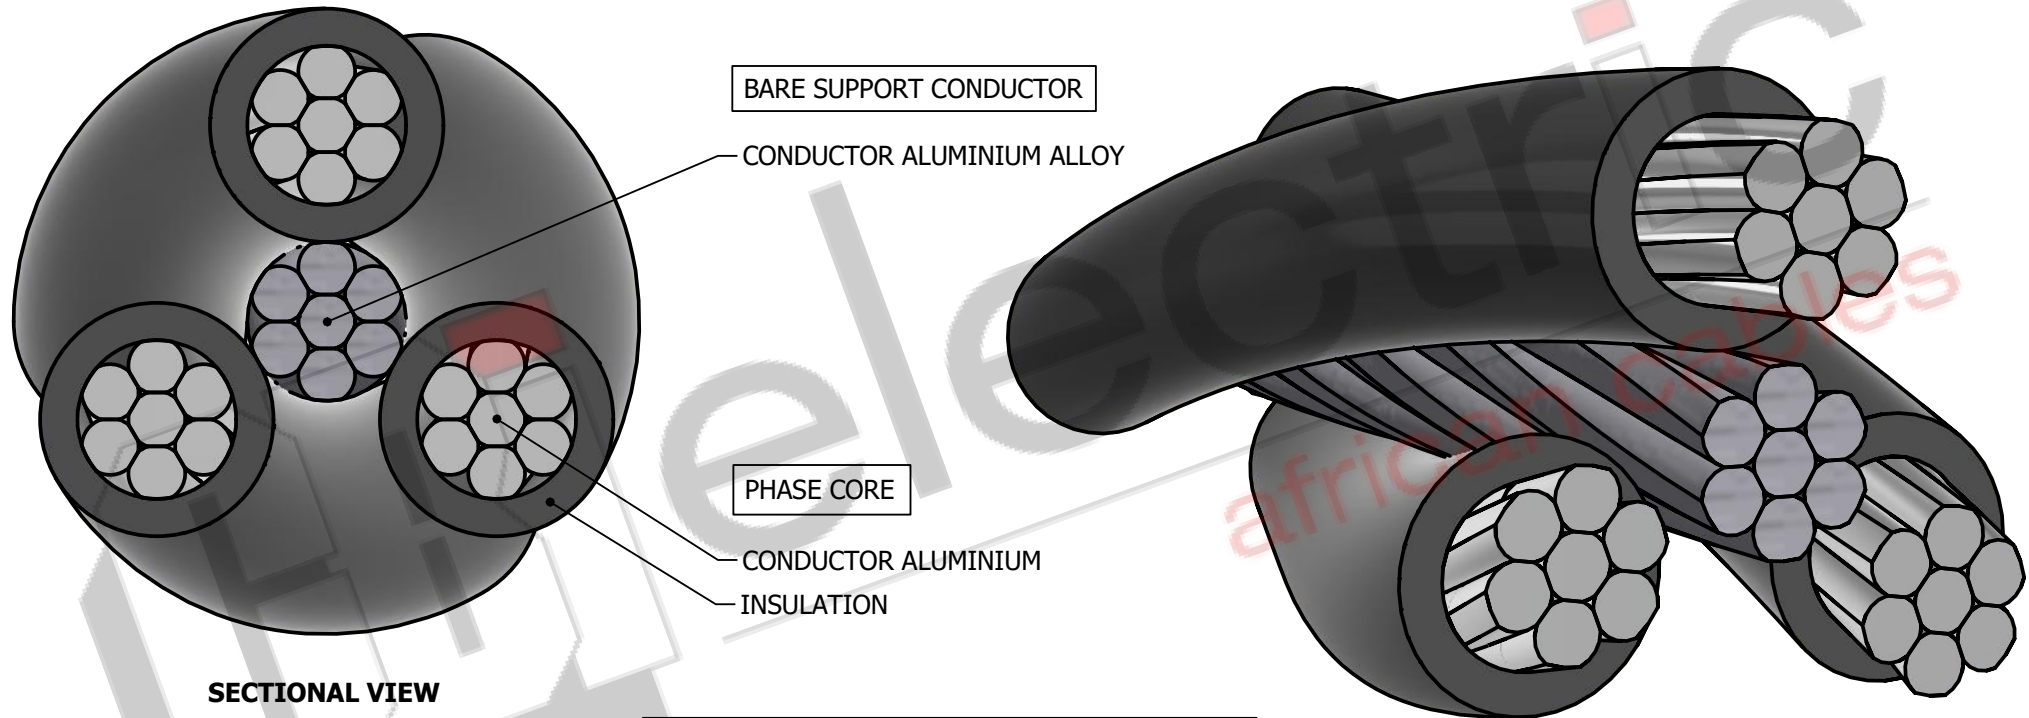

FOR PUBLIC VIEWING ONLY

NO	VOLTAGE RATING	SIZE RANGE	NO	DESCRIPTION
F7C	600/1000V	35 - 70	EB0	SCSSCAAD5 35mm ² SUPPORT NO AUXILIARY
			EC0	SCSSCAAD5 50mm ² SUPPORT NO AUXILIARY

NO.	REVISION	SIGN	DRAWN BY	MARK V GIANI	TITLE	CABLE CODE	REV
		DATE					
					XLPE INSULATED THREE CORE + BARE SUPPORT NO AUXILIARY ABC CABLE ESKOM SCSSCAAD5	F7CA3_EB0	R0
			DATE	09/04/2019			
			CHECKED				
			APPROVED				
			DATE				