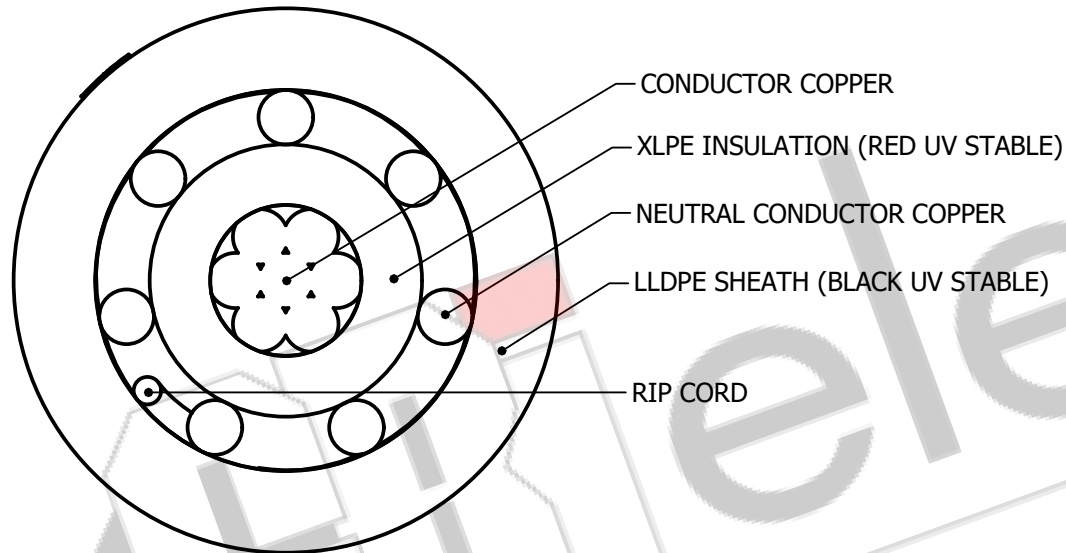

Low Voltage Concentric Service Cable

FOR PUBLIC VIEWING ONLY

SECTIONAL VIEW

ISOMETRIC VIEW

NO	VOLTAGE RATING	SIZE RANGE	NO	DESCRIPTION
F7CCC	600V	4 - 25	S1	NO COMMUNICATIONS CORES PE SHEATH

NO.	REVISION	SIGN	DRAWN BY	MARK V GIANI	TITLE	CABLE CODE	REV
		DATE					
			DATE	10/04/2019	XLPE INSULATED CONCENTRIC SERVICE CONNECTION NO COMMUNICATIONS CORE SANS 1507-6	F7CCC_S1	R0
			CHECKED				
			APPROVED				
			DATE				