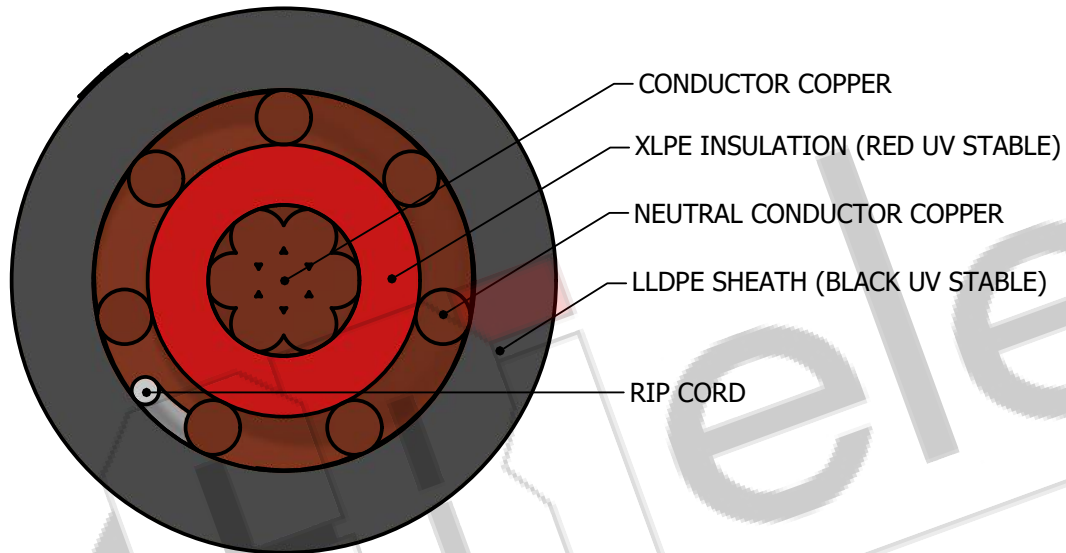

Low Voltage Concentric Service Cable

FOR PUBLIC VIEWING ONLY

SECTIONAL VIEW

ISOMETRIC VIEW

NO	VOLTAGE RATING	SIZE RANGE	NO	DESCRIPTION
F7CCC	600V	4 - 25	S1	NO COMMUNICATIONS CORES PE SHEATH

NO.	REVISION	SIGN	DRAWN BY	MARK V GIANI	TITLE	CABLE CODE	REV
		DATE					
				10/04/2019	XLPE INSULATED CONCENTRIC SERVICE CONNECTION NO COMMUNICATIONS CORE SANS 1507-6	F7CCC_S1	R0
			CHECKED				
			APPROVED				
			DATE				