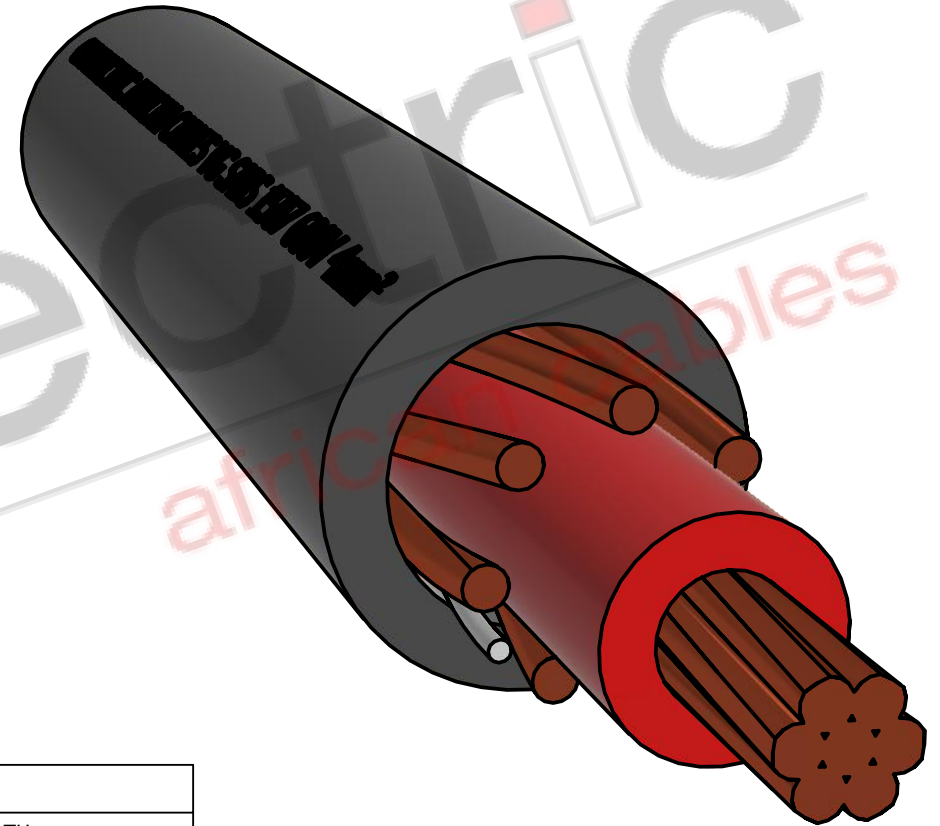

Low Voltage Concentric Service Cable

FOR PUBLIC VIEWING ONLY

SECTIONAL VIEW

ISOMETRIC VIEW

NO	VOLTAGE RATING	SIZE RANGE	NO	DESCRIPTION
F7CCC	600V	4 - 25	S1	NO COMMUNICATIONS CORES PE SHEATH

NO.	REVISION	SIGN	DRAWN BY	MARK V GIANI	TITLE	CABLE CODE	REV
		DATE					
				10/04/2019	XLPE INSULATED CONCENTRIC SERVICE CONNECTION NO COMMUNICATIONS CORE SANS 1507-6	F7CCC_S1	R0
			CHECKED				
			APPROVED				
			DATE				