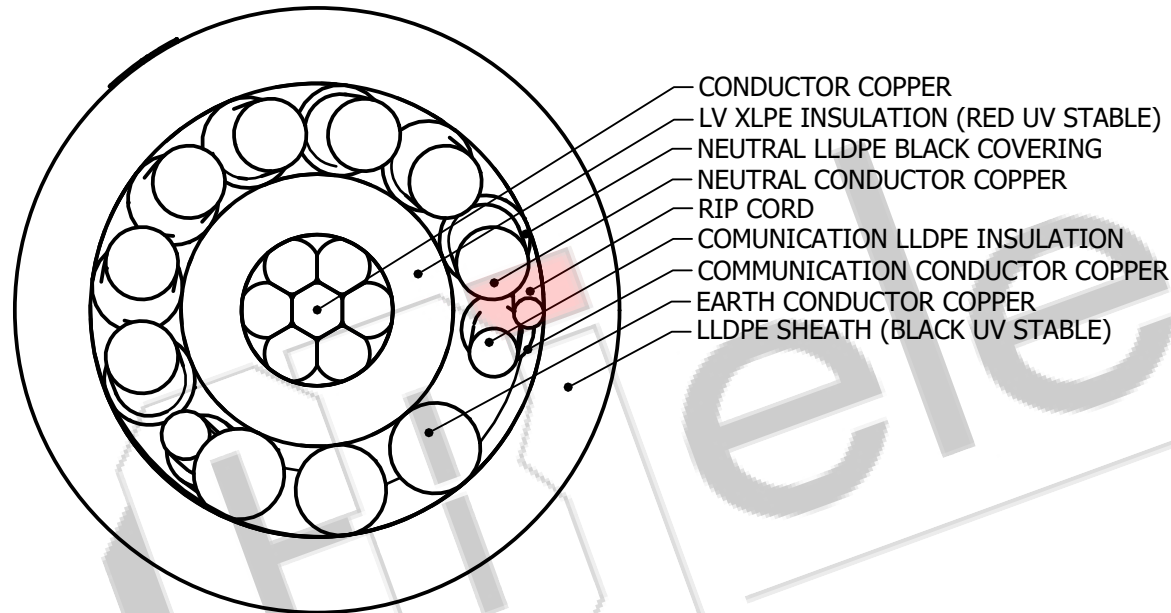

Low Voltage Split Concentric Service Cable

FOR PUBLIC VIEWING ONLY

SECTIONAL VIEW

ISOMETRIC VIEW

NO	VOLTAGE RATING	SIZE RANGE	NO	DESCRIPTION
F7CCS	600V	4 - 25	S2	0.5mm ² COMMUNICATION CORES, PE SHEATH

NO.	REVISION	SIGN	DRAWN BY	MARK V GIANI	TITLE	CABLE CODE	REV
		DATE					
			DATE	11/04/2019	XLPE INSULATED CONCENTRIC SERVICE CONNECTION, 0.5mm ² SOLID COMMUNICATION CORES SANS 1507-6	F7CCS_S2	R0
			CHECKED				
			APPROVED				
			DATE				