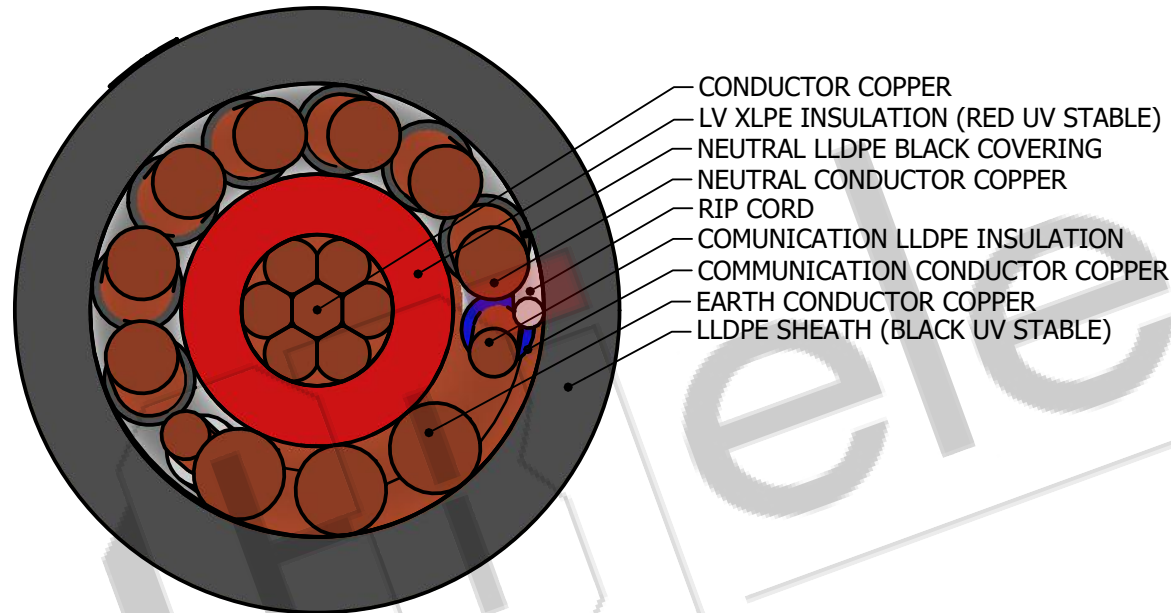

Low Voltage Split Concentric Service Cable

FOR PUBLIC VIEWING ONLY

SECTIONAL VIEW

ISOMETRIC VIEW

NO	VOLTAGE RATING	SIZE RANGE	NO	DESCRIPTION
F7CCS	600V	4 - 25	S2	0.5mm ² COMMUNICATION CORES, PE SHEATH

NO.	REVISION	SIGN	DRAWN BY	MARK V GIANI	TITLE	CABLE CODE	REV
		DATE					
			DATE	11/04/2019	XLPE INSULATED CONCENTRIC SERVICE CONNECTION, 0.5mm ² SOLID COMMUNICATION CORES SANS 1507-6	F7CCS_S2	R0
			CHECKED				
			APPROVED				
			DATE				