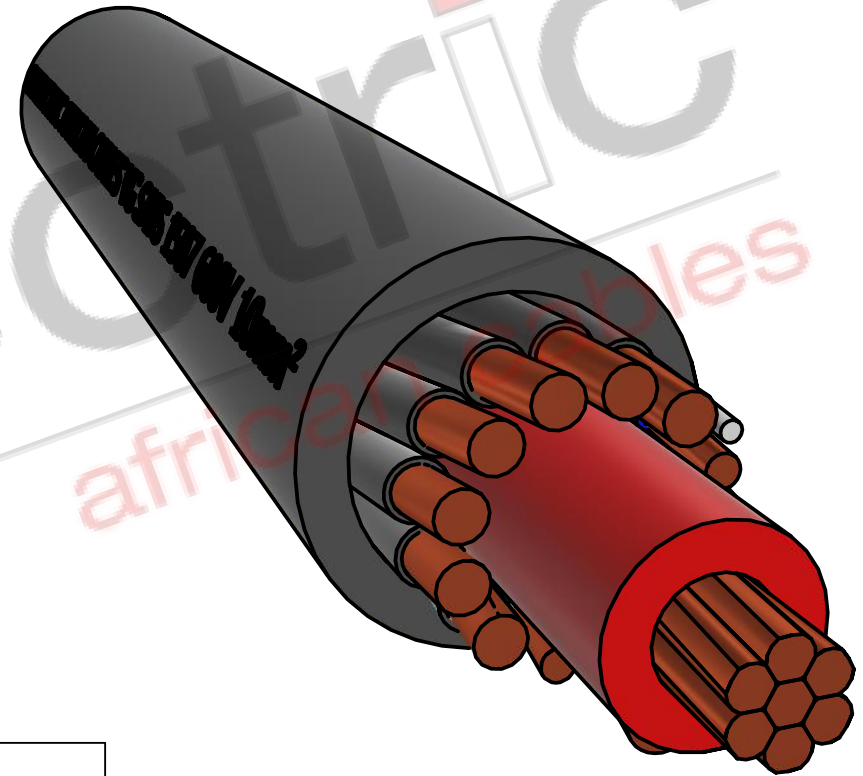

Low Voltage Split Concentric Service Cable

FOR PUBLIC VIEWING ONLY

SECTIONAL VIEW

ISOMETRIC VIEW

NO	VOLTAGE RATING	SIZE RANGE	NO	DESCRIPTION
F7CCS	600V	4 - 25	S2	0.5mm ² COMMUNICATION CORES, PE SHEATH

NO.	REVISION	SIGN	DRAWN BY	MARK V GIANI	TITLE	CABLE CODE	REV
		DATE					
			DATE	11/04/2019	XLPE INSULATED CONCENTRIC SERVICE CONNECTION, 0.5mm ² SOLID COMMUNICATION CORES SANS 1507-6	F7CCS_S2	R0
			CHECKED				
			APPROVED				
			DATE				