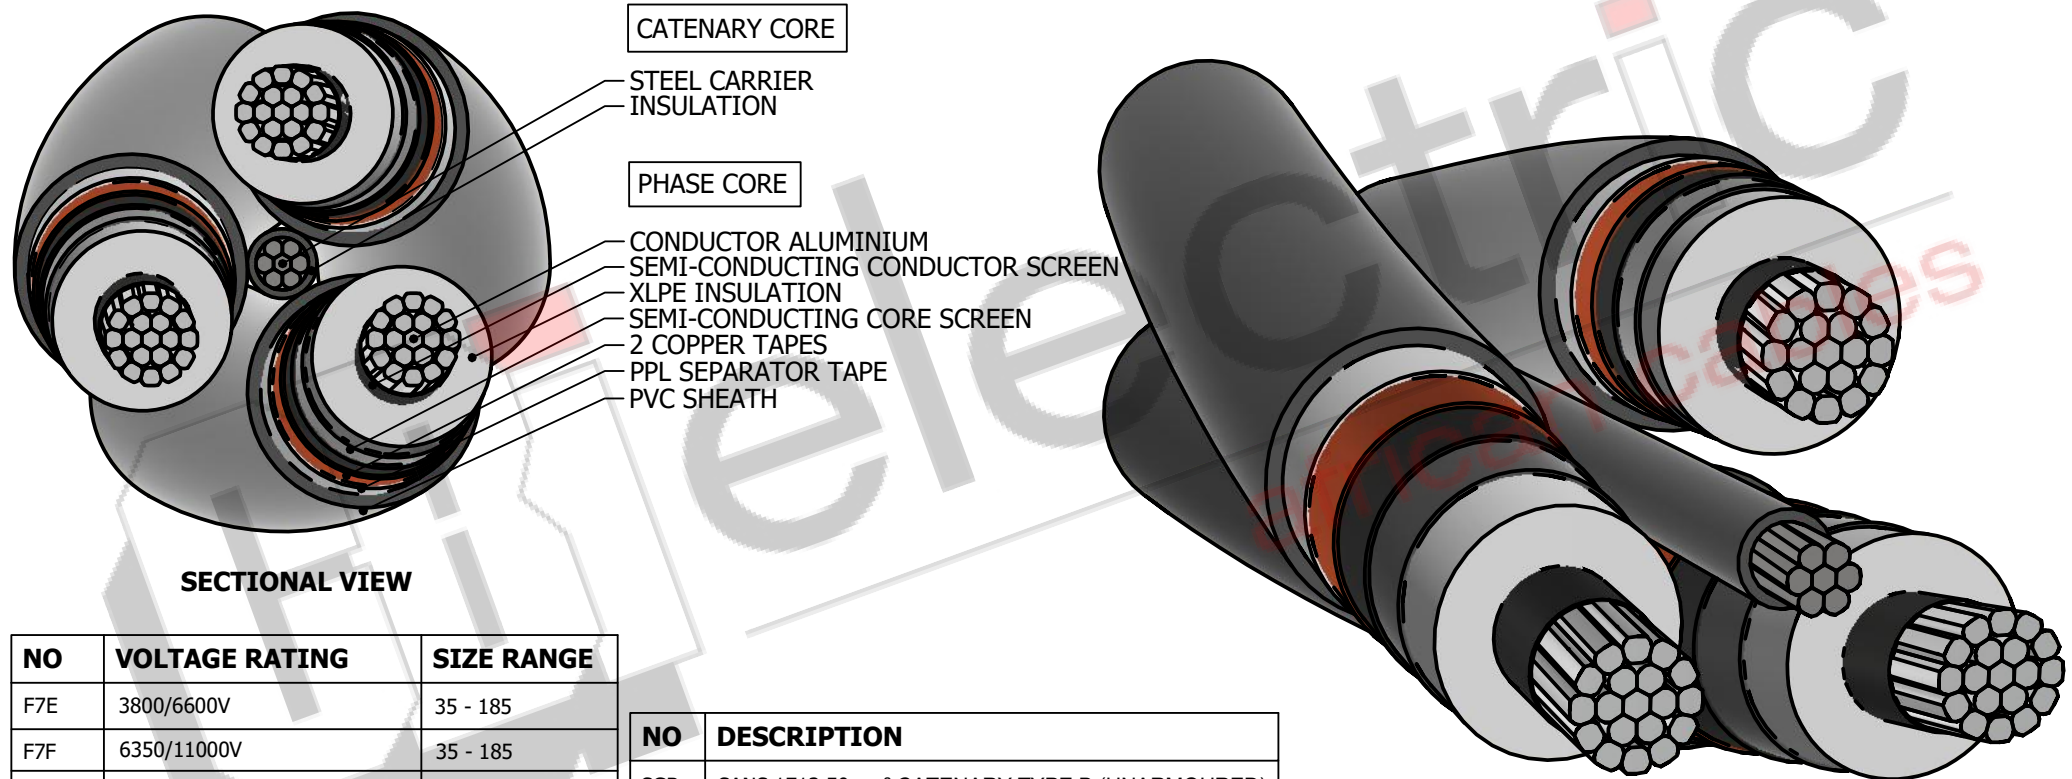

FOR PUBLIC VIEWING ONLY

SECTIONAL VIEW

NO	VOLTAGE RATING	SIZE RANGE
F7E	3800/6600V	35 - 185
F7F	6350/11000V	35 - 185
F7H	1270/22000V	35 - 185
F7J	19000/33000V	50 - 185

NO	DESCRIPTION
SGB	SANS 1713 50mm ² CATENARY TYPE B (UNARMoured)
SHB	SANS 1713 70mm ² CATENARY TYPE B (UNARMoured)

NO.	REVISION	SIGN	DRAWN BY	MARK V GIANI	TITLE	CABLE CODE	REV
		DATE					
					XLPE INSULATED THREE CORE + CATENARY ABC CABLE TYPE B UNARMoured SABS 1713	F7FA3_SGB	R0
			DATE	10/04/2019			
			CHECKED				
			APPROVED				
			DATE				